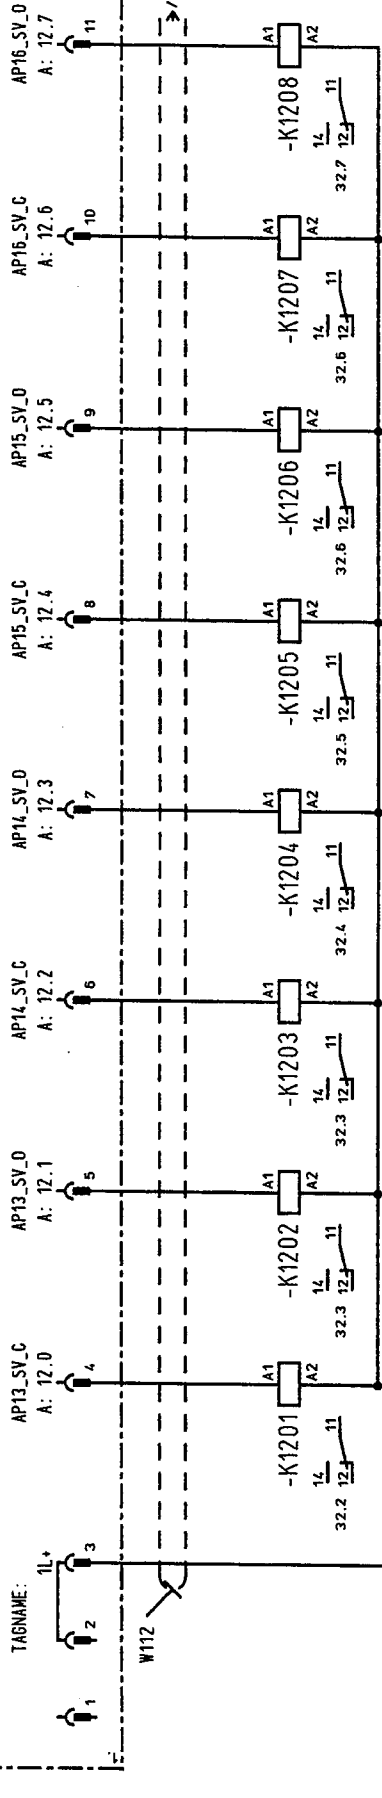

SM 422: DO 32 x DC 24V/0,5A
DIGITAL OUTPUT

PRESENT PLC / DIGITAL INPUTS

JET VALVES AP13 CLOSING AP13 OPENING JET VALVES AP14 CLOSING AP14 OPENING JET VALVES AP15 CLOSING AP15 OPENING JET VALVES AP16 CLOSING AP16 OPENING

rev.	revision	date	name	norm	check	desig	date	16.02.2005	LSB Keto	res. from:	subst. for:	repl. by:	271.195 627 STR	sheet 32	total
									Josef Möbius						
													Boggerautomatik DREDGER AUTOMATIC CIRCUIT DIAGRAM		
													+E1		