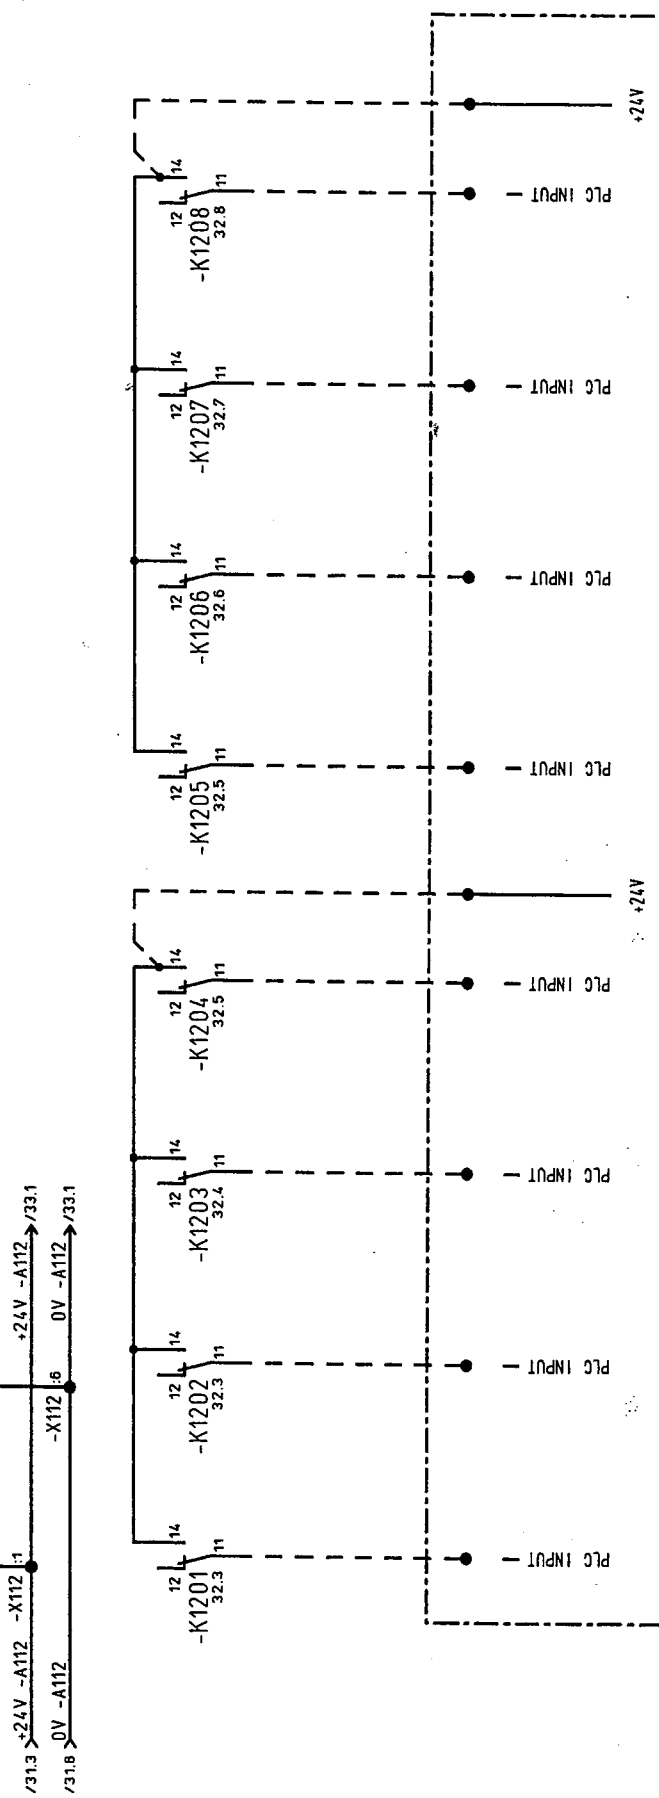

SM 422: DO 32 x DC 24V/0,5A
DIGITAL OUTPUT

PRESENT PLC / DIGITAL INPUTS

JET VALVES AP13 CLOSING AP13 OPENING JET VALVES AP14 CLOSING AP14 OPENING JET VALVES AP15 CLOSING AP15 OPENING JET VALVES AP16 CLOSING AP16 OPENING

rev.	revision	date	name	norm	check	desig	date	16.02.2005	LSB Keto	res. from:	subst. for:	repl. by:	271.195 627 STR	sheet 32	total
									Josef Möbius						
													Boggerautomatik DREDGER AUTOMATIC CIRCUIT DIAGRAM		
													+E1		